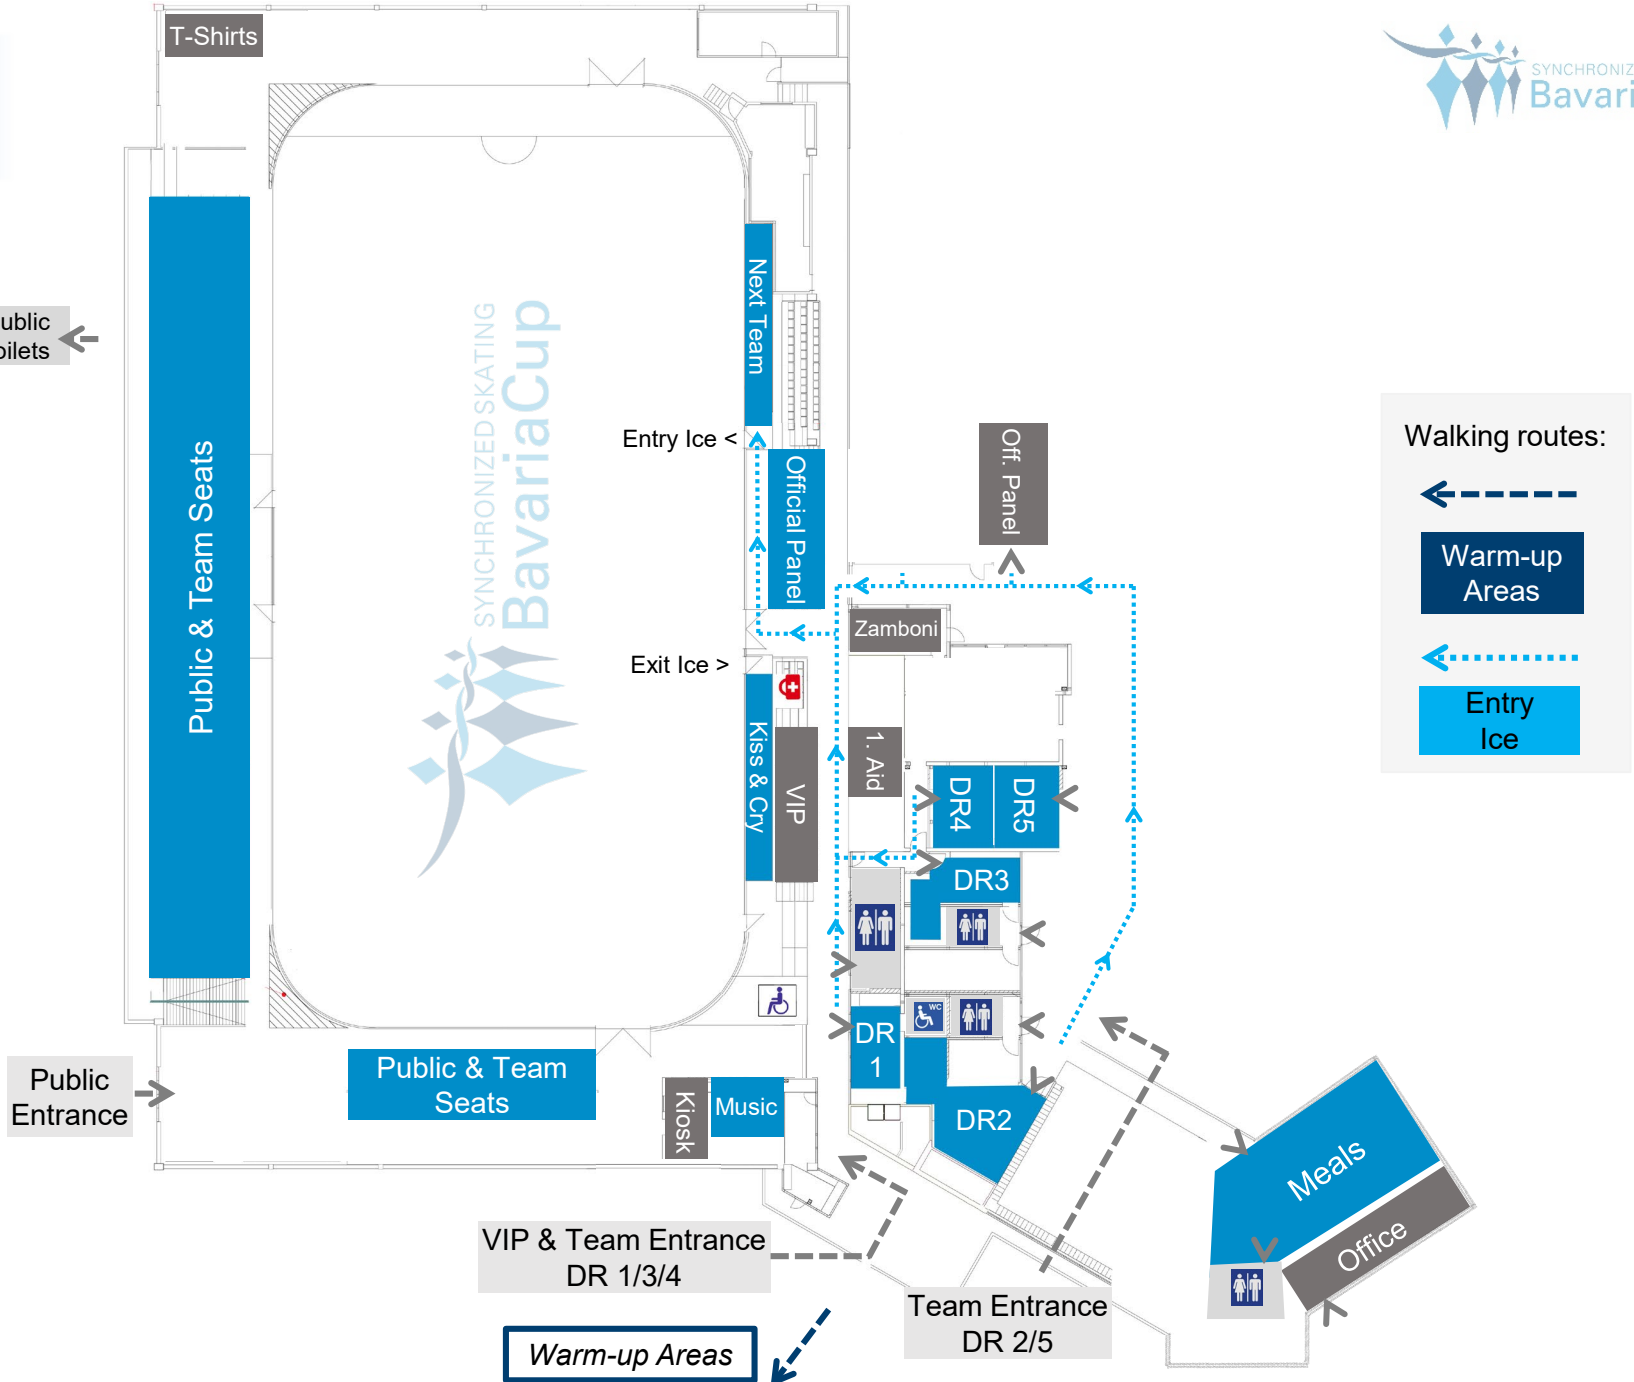

Bavaria Cup 2024

Walking routes:

- ← - - - - -
- Warm-up Areas
- ← ·····
- Entry Ice

VIP & Team Entrance
DR 1/3/4

Team Entrance
DR 2/5

Warm-up Areas